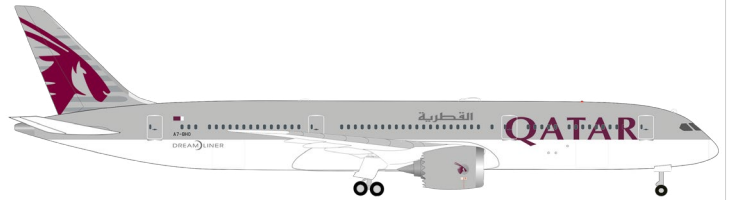

03-04 2025

03-04 2025

538237 ↔ 10,9 cm 1:500
Icelandair Boeing 757-300 "100 Years Icelandic Independence" - TF-ISX "Þingvellir" 42,95 €

03-04 2025

538305 ↔ 12,8 cm 1:500
Maersk Air Cargo Boeing 777F - OY-MAC "Maersk Swan" 44,95 €

03-04 2025

03-04 2025

03-04 2025

538367 ↔ 11,1 cm 1:500
U.S. Air Force McDonnell Douglas KC-10 Extender - 60th Air Mobility Wing, Travis Air Base - 86-0031 48,95 €

Am 26. September 2024 verließ der letzte KC-10 Extender den Luftwaffenstützpunkt Travis im US-Bundesstaat Kalifornien und machte sich auf den Weg zur 309. Aerospace Maintenance and Regeneration Group im benachbarten Bundesstaat Arizona, die für das Einmotten, der Verwertung und Verschrottung von Flugzeugen zuständig ist. Seit 1980 war die KC-10 ein wichtiger Bestandteil der amerikanischen und alliierten Streitkräfte und flog Lufttransport- und Luftbetankungsmissionen rund um den Globus. Zum Gedenken an die Ausmusterung bringt Herpa im Frühjahr und Sommer 2025 eine kleine, auf drei Modelle limitierte Serie des Dreistrahlers heraus. Das erste Modell trägt die Abzeichen der 60th Air Mobility Wing, der letzten Einheit der US-Luftwaffe, die den Extender eingesetzt hat.