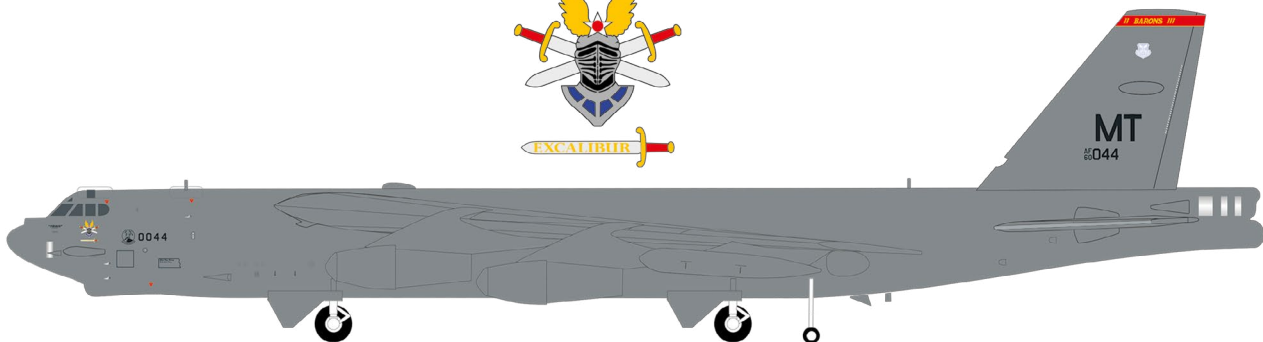

↔ 33,4 cm ↻ 1:200
109,95 €

© 2025 Emirates Group

03-04 2025

573375
Emirates Airbus A350-900 – A6-EXA

↔ 33,4 cm ↻ 1:200
109,95 €

U.S. Air Force photos by Tech. Sgt. Corban Lundborg

03-04 2025

573467
U.S. Air Force Boeing B-52H Stratofortress - 23rd Bomb Squadron "Barons", 5th Bomb Wing, Minot Air Base "Excalibur" – 60-0044