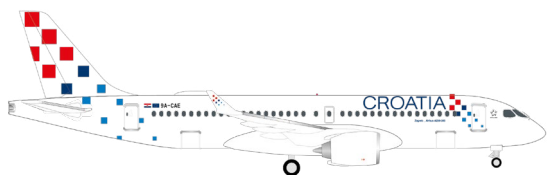

03-04 2025

538275 ↔ 7,7 cm 1:500
Croatia Airlines Airbus A220-300 – 9A-CAE “Zagreb” 38,95 €